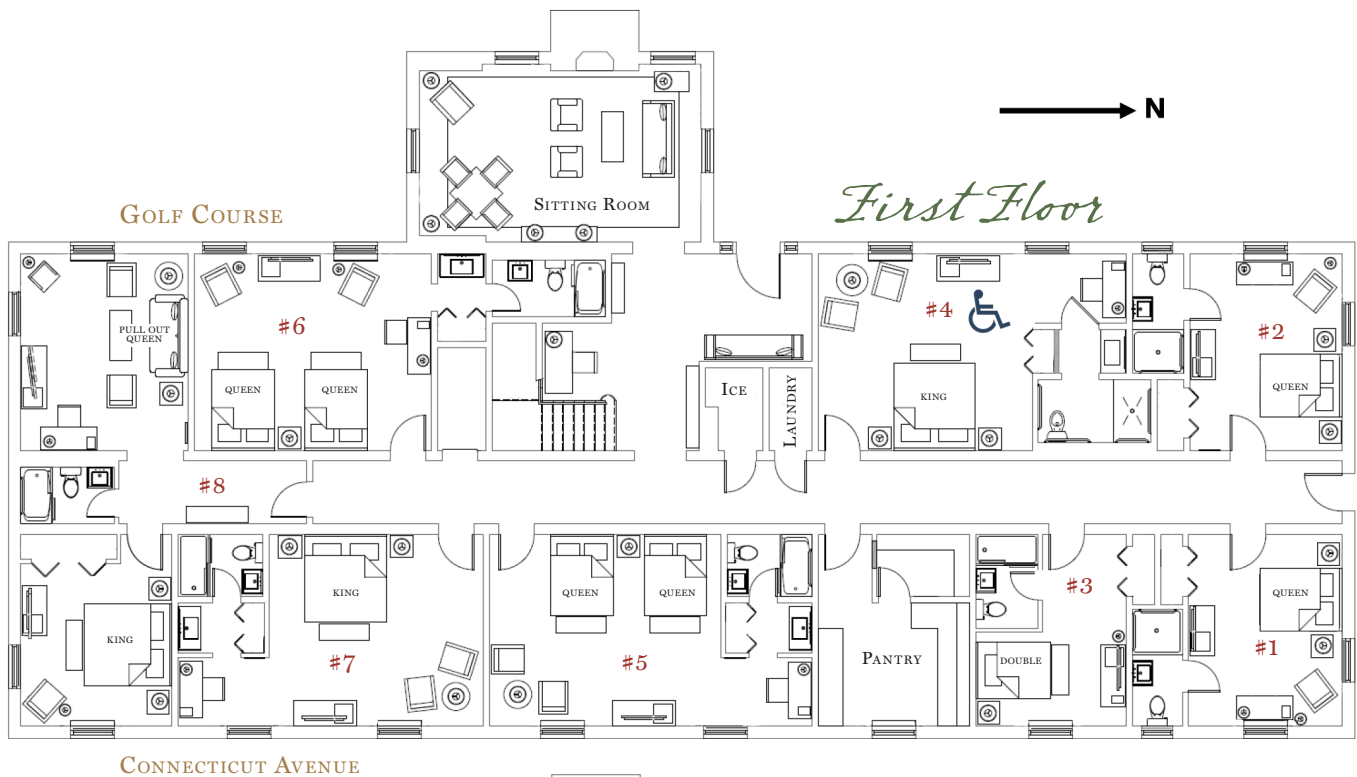

# THE BRADLEY HOUSE *Floor Plan*

Room	Room Type	Room	Room Type
1	Queen Bed · Standing Shower · Grab Bars	11	Queen Bed · Standing Shower · Grab Bars
2	Queen Bed · Standing Shower · Grab Bars	12	King Bed · Standing Shower
3	Double Bed · Standing Shower	13	Double Bed · Standing Shower
4	King Bed · Standing Shower · Grab Bars · Wheelchair Accessible	14	Queen Bed · Standing Shower
5	Two Queen Beds · Bathtub	15	Queen Bed · Standing Shower
6	Two Queen Beds · Bathtub	16	Suite · King Bed & Pull Out Queen · Standing Shower
7	King Bed · Standing Shower	17	Two Queen Beds · Standing Shower
8	Suite · King Bed & Pull Out Queen · Bathtub	18	Suite · King Bed & Pull Out Queen · Bathtub
10	Queen Bed · Standing Shower · Grab Bars	19	King Bed · Standing Shower